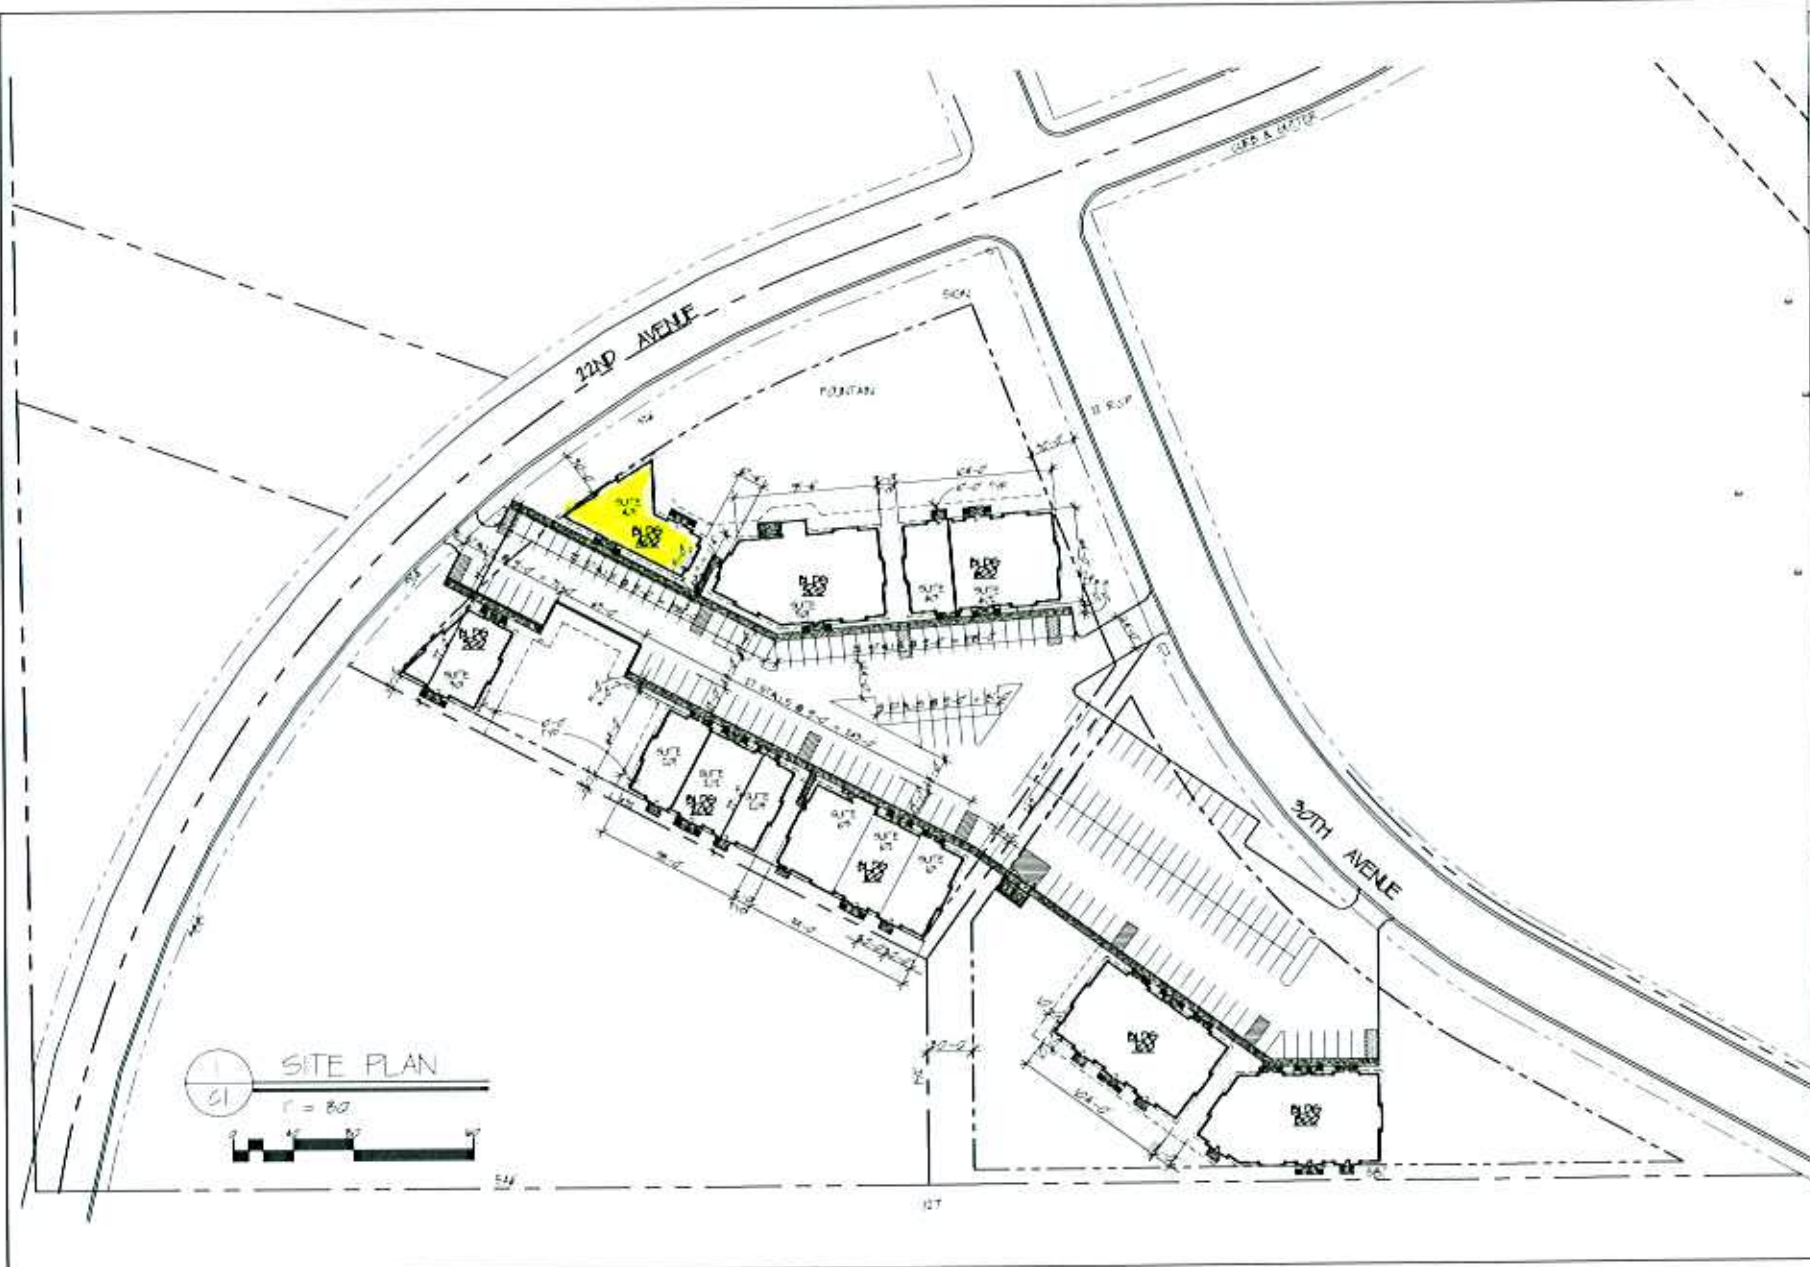

Easton Place
11022ND AVE. E
APT. 1000
MINNEAPOLIS, MN 55424
TEL: (763) 421-2001

EASTON PLACE
11022ND AVE. E
APT. 1000 MINN

SITE PLAN

REV.	DATE	BY	CHK.

DATE	BY	CHK.

SCALE
CI